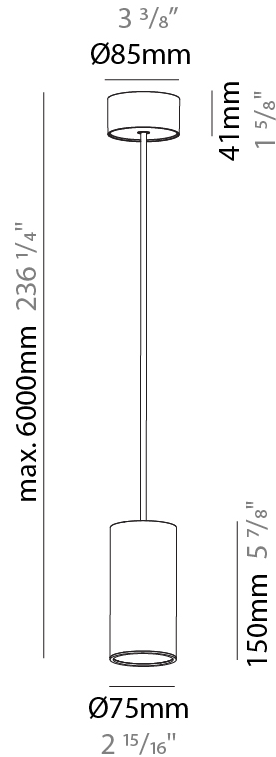

GENERAL

Series: Hangover
Subseries: Hangover Monopoint Surface Canopy
Brand: Prolicht
Division: Architectural
Mounting Type: Suspension
Mounting Location: Ceiling
Subcategory: Pendant

PHYSICAL

Shape: Cylinder
Diameter (mm): 75
Diameter (in): 2 ¹⁵/₁₆
Height (mm): 150
Height (in): 5 ⁷/₈
Max. Overall Height (mm): 2150
Max. Overall Height (in): 84 ⁵/₈
Light Distribution: Direct / Indirect
Diffuser: Shine Ring 0-6
Fixture Finish: SSR / BKV / CWI / CRY / HAB / UFT / ITA / RUA / FTG / MYG / LOD / PUS / FRO / FUP / KIA / POP / BLS / SPG / MEY / GOH / GUM / CHC / COM / ABZ / JAG / OBR / MOS / ROR
Fixture Material: Aluminum
Cable Details: 2000mm / 6000mm Cable in White / Black / Orange / Red

ELECTRICAL

Lamp Type: LED (Zhaga Standard)
Input Wattage (W): 10.9
Total Output Wattage (W): 9
Dimming: Non-Dimmable
Driver Included: Yes
Driver Location: Integrated
Driver Type: Constant Current
Driver Class: Class 2
Housing: ENCP3
Input Voltage (V): 120
Constant Current (mA): 500
Upon Request: Remote: 0-10Vdc dimming / Phase dimming 120Vac

LED

Number of LEDs: 2
Color Temperature (°K): 2700 / 3000 / 4000
Max. Delivered Lumen (lm): 911
CRI: >90 CRI
Efficiency (%): 86
Lamp Life (hrs): 50000

OPTICAL

Reflector: 18 / 36 / 52

RATINGS AND CERTIFICATIONS

Certified By: Certified for North American Standards
IP rating: IP20